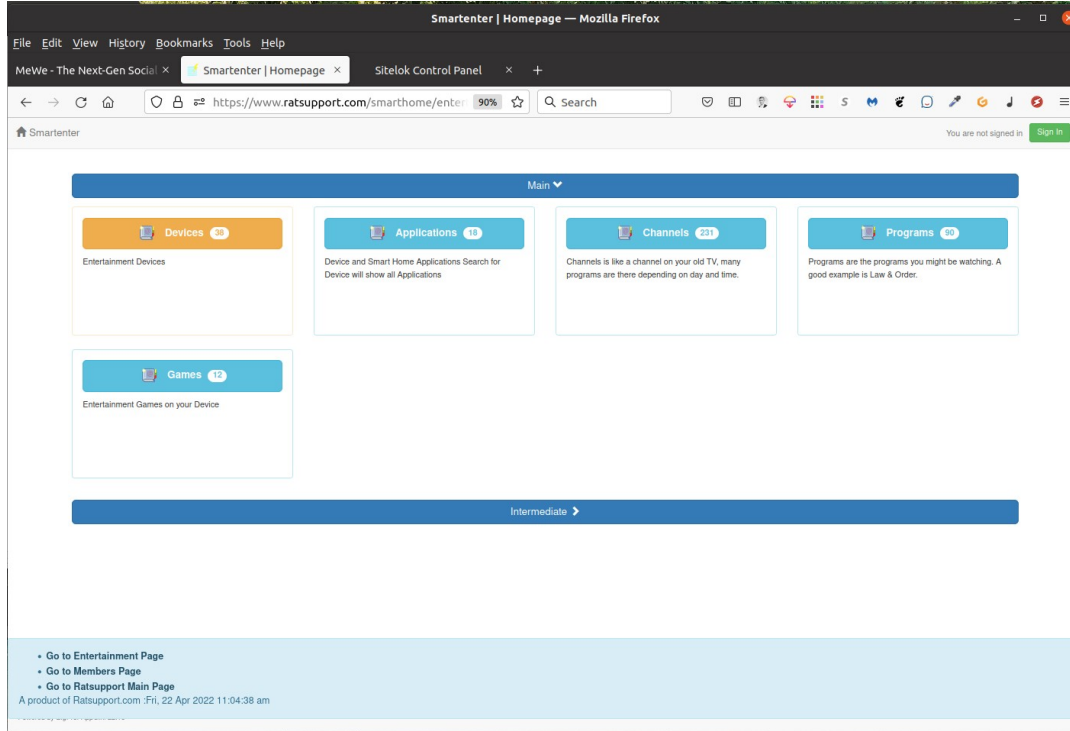

# Sign In Page

The first time you get to the Streaming and Entertainment DB you may see this page.

If you just want data then click on the guest link.

If you want to help with the project then Please Sign Up.

# DB Main Page

There are 5 Main Tables.

The data in these tables have to do with Devices and Applications etc.

As an example you want information on the Program “Father Brown” then you can click on the Programs Table Icon and open a new screen.