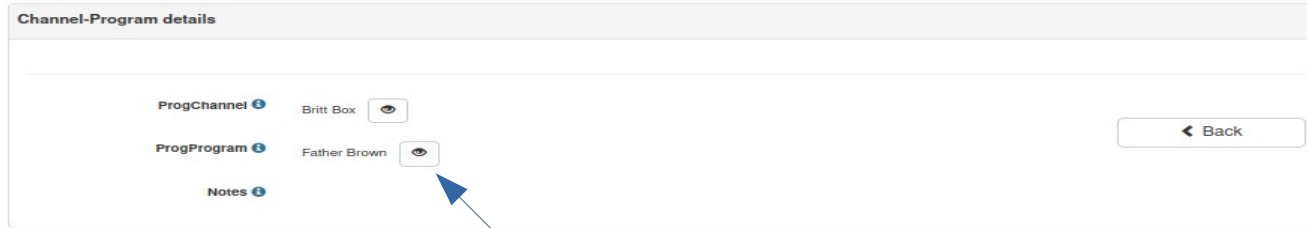

Link to Channel Program

ChannProgram

×

This Details Page shows you that the Channel that Father Brown is on is Britt Box, and you can click on the Eye next to the data for more details.